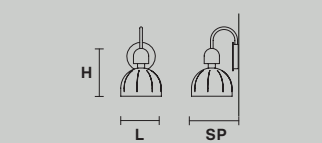

CUPOLE A

L 20 cm / 7.87"
SP 23 cm / 9.05"
H 34 cm / 13.38"

DOWN LED X 6 W CRI >90
3000 K - 850 Nominal lm
Dimmable: PUSH + 1-10V

: for the US market, refer to the relevant price list.