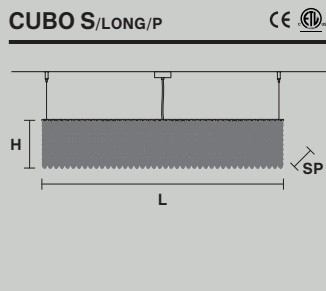

RECTANGULAR

L 75 cm / 29.52"
 SP 25 cm / 9.84"
 H 40 cm / 15.74"

 16×E14×40 W
 USA 16×E12×40 W
 (not included)

RECTANGULAR

L 75 cm / 29.52"
 SP 25 cm / 9.84"
 H 60 cm / 23.62"

 16×E14×40 W
 USA 16×E12×40 W
 (not included)