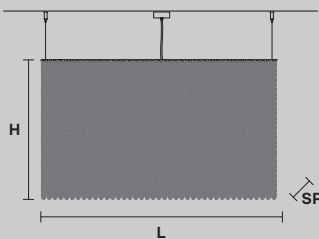

CUBO S/LONG/I CE

RECTANGULAR

L 100 cm / 39.37"
SP 12.5 cm / 4.92"
H 60 cm / 23.62"

13×E14×40 W
USA 13×E12×40 W
(not included)

CUBO S/LONG/J CE

RECTANGULAR

L 50 cm / 19.68"
SP 25 cm / 9.84"
H 20 cm / 7.87"

8×E14×40 W
USA 8×E12×40 W
(not included)