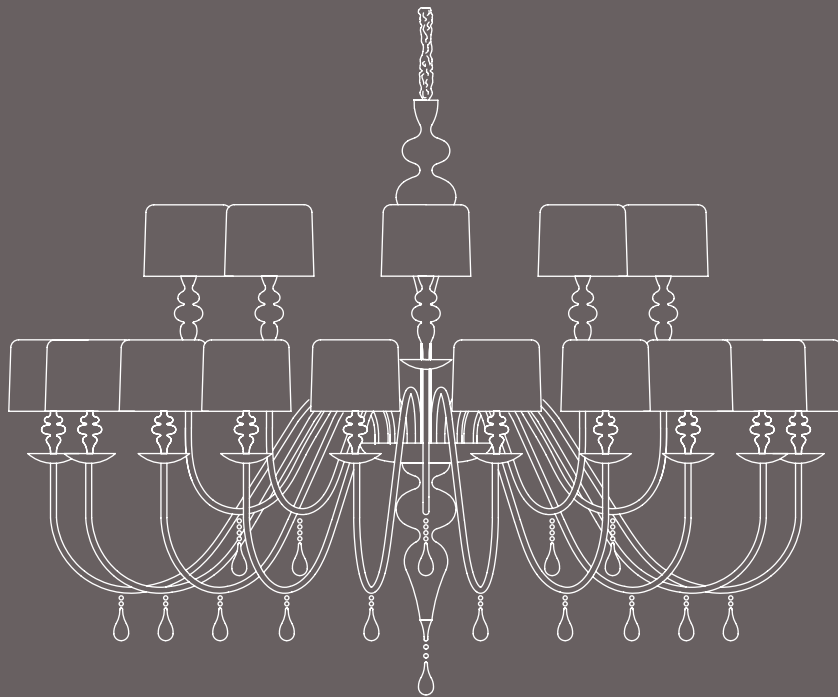

Dimmable: 1-10V + DALI + PUSH

: for the US market, refer to the relevant price list.

Dame

—318, 319

EVA

design by Fly Design Studio

Masiero Dimore

Eva s10