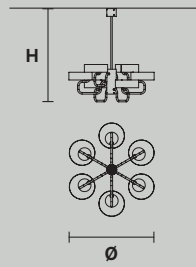

SOUND S6

Ø 110 cm / 43.30"
H 102 cm / 40.16"
(with ROD B)*

6×G9×40 W max

UP LED x 16,8 W CRI>90
3000 K - 2370 Nominal lm
DOWN LED x 16,8 W CRI>90
3000 K - 2370 Nominal lm
Dimmable: DALI + 1-10V + PUSH