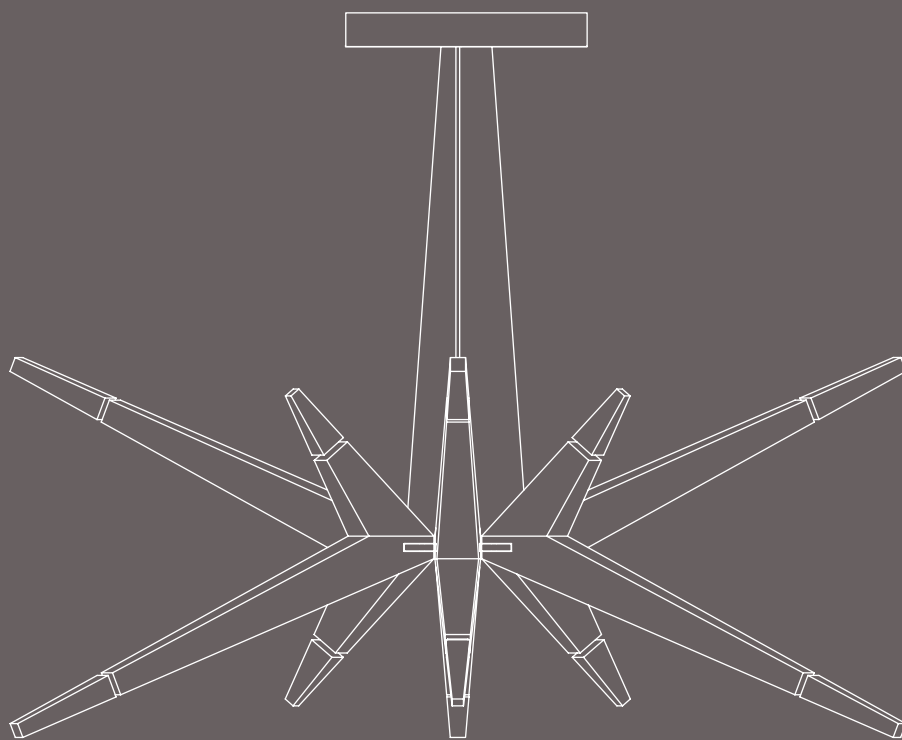

LIBE A55

L 55 cm / 21.65"
SP 8 cm / 3.14"
H 8.5 cm / 3.34"

LED x 7,8 W CRI>90
3000 K - 680 Nominal lm
Not dimmable

: for the US market, refer to the relevant price list.

FLASHWOOD

design by Giovanni Battista Gianola