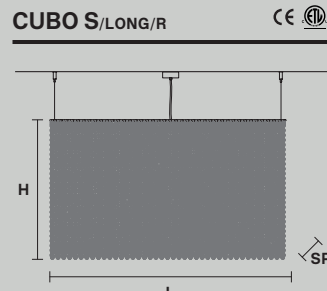

RECTANGULAR

L 100 cm / 39.37"
 SP 25 cm / 9.84"
 H 20 cm / 7.87"

 12×E14×40 W
 USA 12×E12×40 W
 (not included)

RECTANGULAR

L 100 cm / 39.37"
 SP 25 cm / 9.84"
 H 40 cm / 15.74"

 16×E14×40 W
 USA 16×E12×40 W
 (not included)