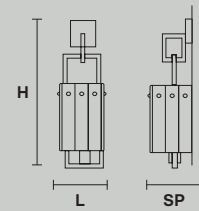

CREK A1

L 15.5 cm / 6.10"
SP 13 cm / 5.11"
H 45 cm / 17.71"

1×E14×40 W max
USA 1×E12×40 W max
(not included)