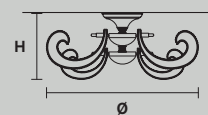

CRISTALIS PL24 

Ø 110 cm / 43.31"
H 50 cm / 19.69"

 24×G9×40 W
USA 24×G9×40 W
(not included)

CRISTALIS PL12 

Ø 85 cm / 33.46"
H 40 cm / 15.75"

 12×G9×40 W
USA 12×G9×40 W
(not included)

CRISTALIS A1  

L 14 cm / 5.51"
SP 15 cm / 5.91"
H 45 cm / 17.72"