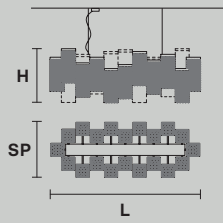

SKYLINE S20

L 133 cm / 52.36"
SP 50 cm / 19.68"
H 48 cm / 18.89"

20×E14×40 W max
USA 20×E12×40 W max
(not included)