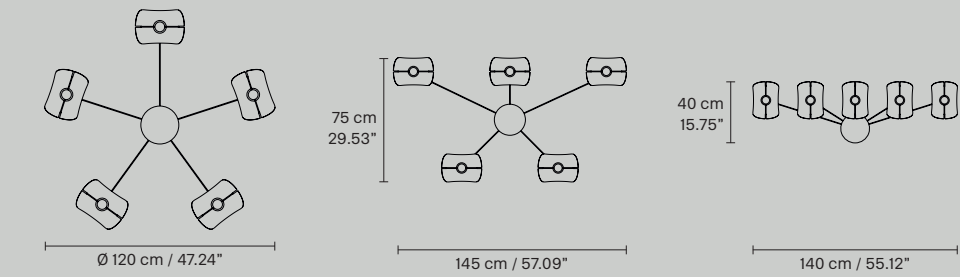

VOLLEE
SUGGESTED COMPOSITIONS

VOLLEE C4 G

VOLLEE C 2+2

VOLLEE C5 P

VOLLEE C5 P X4

: for the US market, refer to the relevant price list.