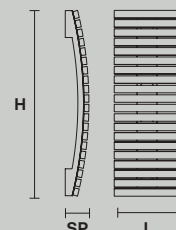

VEGAS A G VRT

L 28 cm / 11.02"
SP 10 cm / 3.93"
H 79 cm / 31.10"

LED x 14 W CRI>95
3000 K - 1296 Nominal lm
Not Dimmable