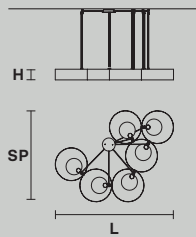

SOUND OR6

L 120 cm / 47.24"
SP 80 cm / 31.49"
H 11 cm / 4.33"

6×G9×40 W max

UP LED x 16,8 W CRI>90
3000 K - 2370 Nominal lm
DOWN LED x 16,8 W CRI>90
3000 K - 2370 Nominal lm
Dimmable: DALI + 1-10V + PUSH