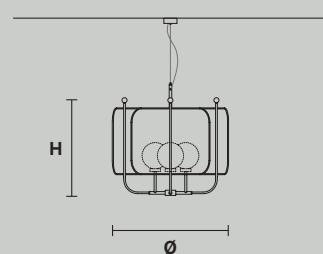

⦿ 5×E14×40 W max
USA 5×E12×40 W max
(not included)

PAPILIO S3 G

Ø 88 cm / 34.64"
H 86 cm / 33.85"

⦿ 3×E14×40 W max
USA 3×E12×40 W max
(not included)

PAPILIO S3 P

Ø 68 cm / 26.77"
H 76 cm / 29.92"

⦿ 3×E14×40 W max
USA 3×E12×40 W max
(not included)