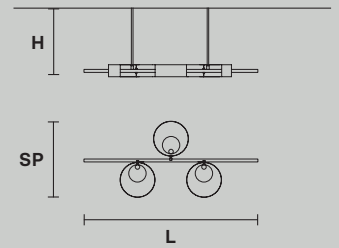

L 134 cm / 52.75"
SP 64 cm / 25.19"
H 58 cm / 22.83" (with ROD B)*

 3×G9×40 W max

UP LED x 8,4 W CRI>90
3000 K - 1185 Nominal lm
DOWN LED x 8,4 W CRI>90
3000 K - 1185 Nominal lm
Dimmable: PUSH + 1-10V

SOUND BIL5