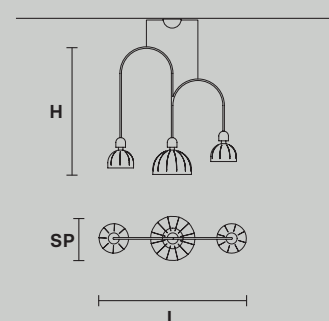

CUPOLE BIL 3

L 100 cm / 39.37"
SP 30 cm / 11.81"
H 100 cm / 39.37"

DOWN LED x 18 W CRI>90
3000 K - 2550 Nominal lm
Dimmable: PUSH + 1-10V