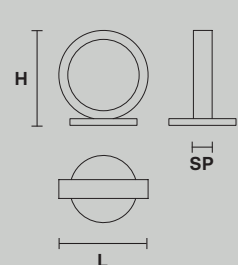

L 90 cm / 35.43"
SP 30 cm / 11.81"
H 8.5 cm / 3.34"

LED x 70,2 W CRI>90
3000 K - 5616 Nominal lm
Dimmable: 0-10V

LIBE ROUND TL40

L 40 cm / 15.74"
SP 30 cm / 11.81"
H 43 cm / 16.93"

LED x 41 W CRI>90
3000 K - 3276 Nominal lm
Dimmable: OWN BUTTON