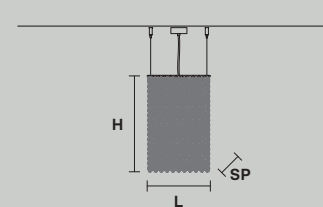

CUBO S/SQUARE/MEDIUM/40

■ SQUARE

L 25 cm / 9.84"
SP 25 cm / 9.84"
H 40 cm / 15.74"

7×E14×40 W
USA 7×E12×40 W
(not included)