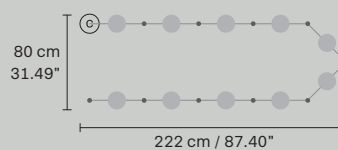

CLOSE PENTAGON

*On request canopy with 2 holes for cables

NAPPE C10 

LINEAR

DOUBLE LINEAR

CIRCULAR

 : for the US market, refer to the relevant price list.

PAPILIO