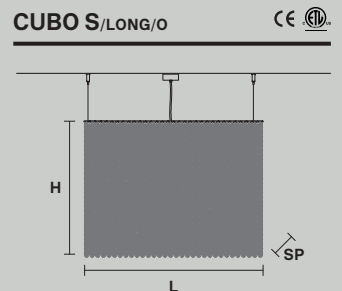

RECTANGULAR

L 75 cm / 29.52"
SP 25 cm / 9.84"
H 60 cm / 23.62"

16×E14×40 W
USA 16×E12×40 W
(not included)