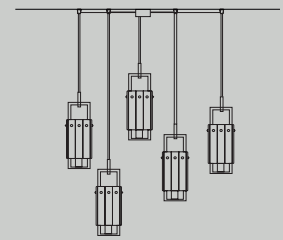

 14×E14×40 W max
USA 14×E12×40 W max
(not included)

CREK S10

L 95 cm / 37.40"
SP 31.5 cm / 12.40"
H 40 cm / 15.74"

 10×E14×40 W max
USA 10×E12×40 W max
(not included)

CREK S5

 5×E14×40 W max
USA 5×E12×40 W max
(not included)