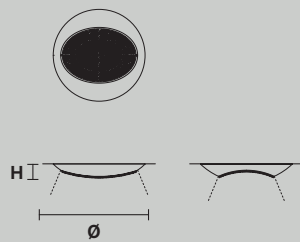

BLINK LED PL 90

Ø 90 cm / 35.43"
H 15 cm / 5.90"

DOWN LED x 50 W CRI>90
3000 K - 6960 Nominal lm
Dimmable: DALI + PUSH