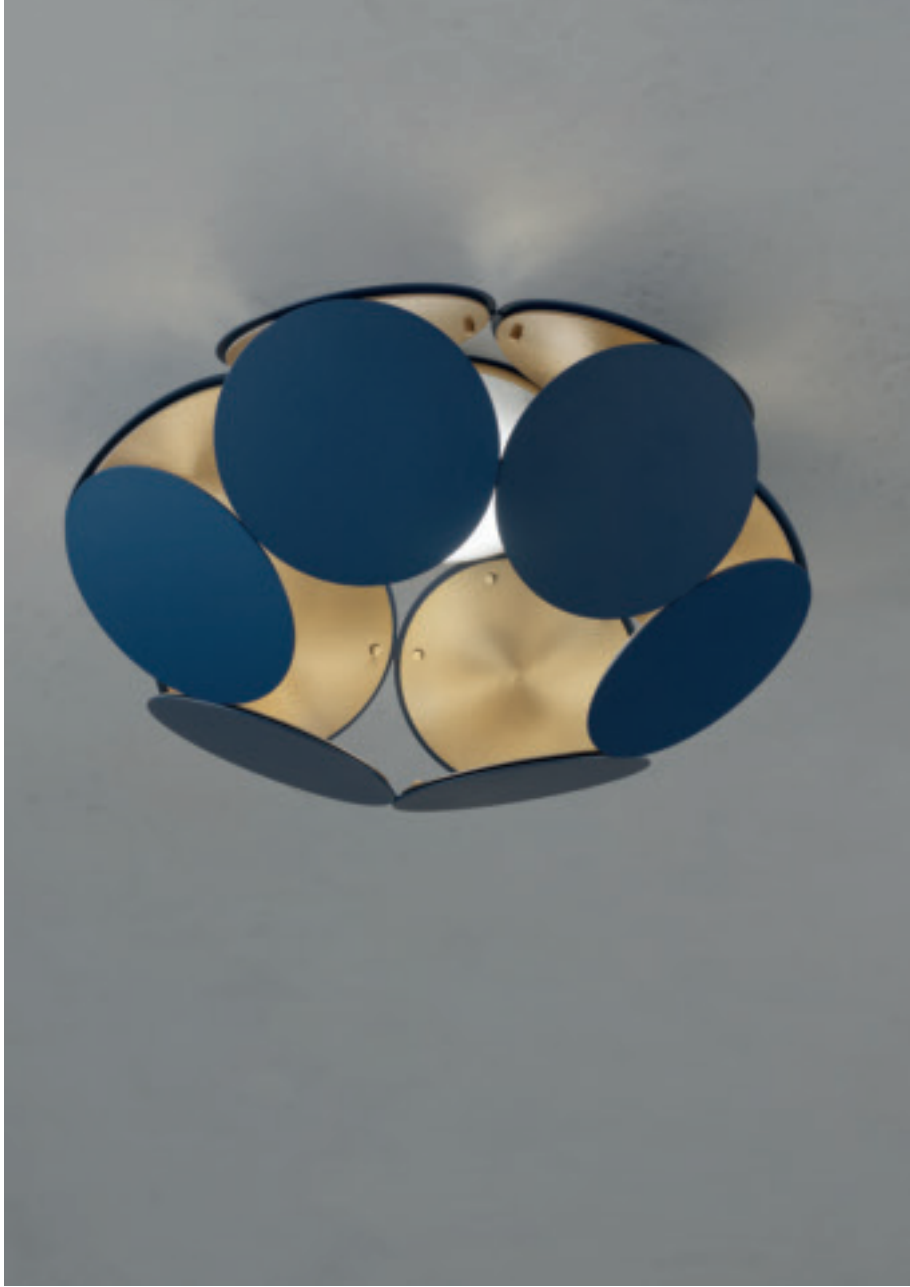

Timeo s1 35

Timeo A

Timeo A COMPOSITION

Timeo PL1 R45

Timeo S1 R65

TIMEO

Struttura in metallo verniciato.
Illuminazione LED.

Painted metal frame.
Led Lighting.