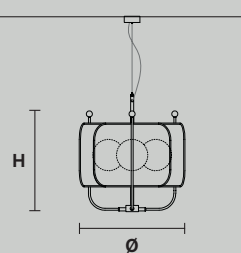

⦿ 5×E14×40 W max
USA 5×E12×40 W max
(not included)

PAPILIO S3 G

Ø 88 cm / 34.64"
H 86 cm / 33.85"

⦿ 3×E14×40 W max
USA 3×E12×40 W max
(not included)

PAPILIO S3 P

Ø 68 cm / 26.77"
H 76 cm / 29.92"

⦿ 3×E14×40 W max
USA 3×E12×40 W max
(not included)

PAPILIO S3+3

Ø 67 cm / 26.37"
H 126 cm / 49.60"

⦿ 6×E14×40 W max
USA 6×E12×40 W max
(not included)

PAPILIO A1 P

L 20 cm / 7.87"
SP 27 cm / 10.62"
H 48 cm / 18.89"

⦿ 1×E14×40 W max
USA 1×E12×40 W max
(not included)