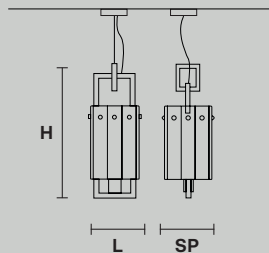

CREK S1

L 15.5 cm / 6.10"
SP 15.5 cm / 6.10"
H 40 cm / 15.74"

1×E14×40 W max
USA 1×E12×40 W max
(not included)