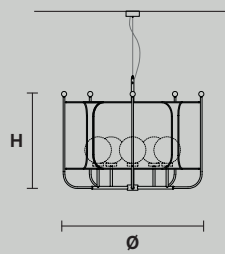

PAPILIO S5

Ø 107 cm / 42.12"
H 86 cm / 33.85"

⦿ 5×E14×40 W max
USA 5×E12×40 W max
(not included)