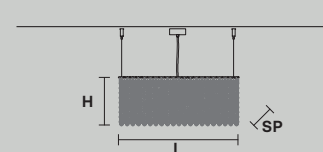

 8×E14×40 W
USA 8×E12×40 W
(not included)

CUBO S/SQUARE/MEDIUM/80  

■ SQUARE

L 25 cm / 9.84"
SP 25 cm / 9.84"
H 80 cm / 31.49"

 10×E14×40 W
USA 10×E12×40 W
(not included)

CUBO S/SQUARE/LARGE/20  

■ SQUARE

L 50 cm / 19.68"
SP 50 cm / 19.68"
H 20 cm / 7.87"