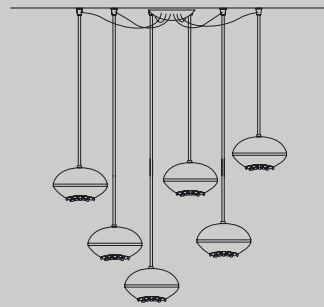

BLINK S 6

DOWN LED x 24 W CRI>90
3000 K - 3540 Nominal lm
Dimmable: 1-10V + PUSH