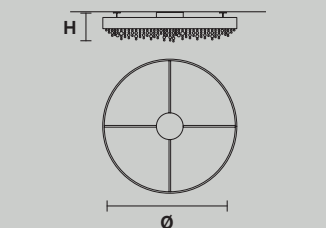

OLÀ PL12 120

Ø 120 cm / 47.24"
H 26 cm / 10.23"

12×E27×60 W max
USA 12×E26×60 W max
(not included)

DOWN LED x 52 W CRI>90
3000 K - 8200 Nominal lm
Dimmable: 1-10V + PUSH + DALI