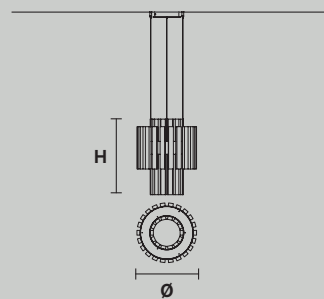

VEGAS S RD40 DB

Ø 40 cm / 15.74"
H 50 cm / 19.68"

LED x 21 W CRI>95,
3000K - 1890 Nominal lm
Dimmable: 0 - 10 V