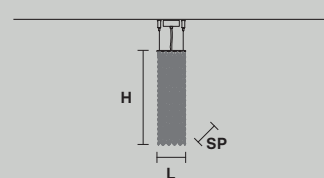

CUBO S/SQUARE/SMALL/40

■ SQUARE

L 12.5 cm / 4.92"
SP 12.5 cm / 4.92"
H 40 cm / 15.74"

1×E14×40 W
USA 1×E12×40 W
(not included)