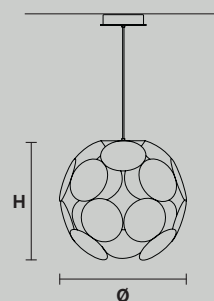

TIMEO S1 50

Ø 51 cm / 20.07"
H 48 cm / 16.14"

LED x 9 W CRI>90
3000 K - 1458 Nominal lm
Dimmable: 1-10 V + PUSH