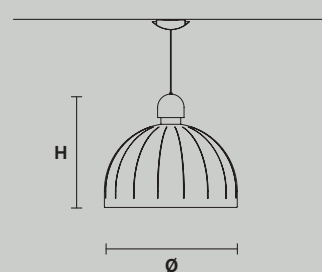

CUPOLE S1 50

Ø 50 cm / 19.68"
H 41 cm / 16.14"

DOWN LED x 18 W CRI>90
3000 K - 2752 Nominal lm
Dimmable: PUSH + 1-10V