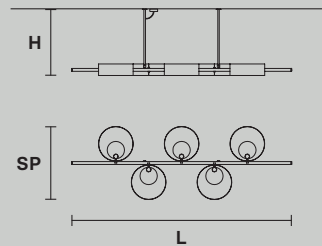

L 134 cm / 52.75"
SP 64 cm / 25.19"
H 58 cm / 22.83" (with ROD B)*

 3×G9×40 W max

UP LED x 8,4 W CRI>90
3000 K - 1185 Nominal lm
DOWN LED x 8,4 W CRI>90
3000 K - 1185 Nominal lm
Dimmable: PUSH + 1-10V

SOUND BIL5