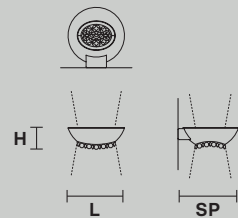

BLINK LED A1 P

L 18 cm / 7.08"
SP 19 cm / 7.48"
H 7 cm / 2.75"

UP LED x 3 W CRI>90
3000 K - 425 Nominal lm
DOWN LED x 3 W CRI>90
3000 K - 425 Nominal lm
Dimmable: 1-10V + PUSH