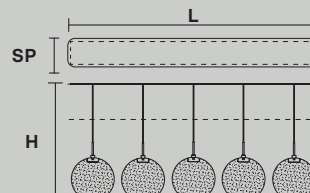

HORO C5 LN 175

L 175 cm / 68.89"
SP 20 cm / 7.87"
H max 155 cm / 61.02"

LED x 72W CRI>95
3000 K - 6480 Nominal lm
Dimmable: 0-10 V