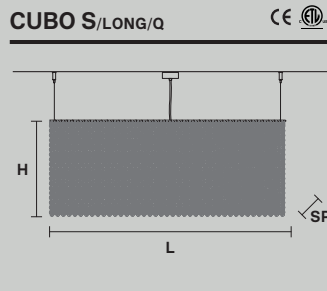

RECTANGULAR

L 100 cm / 39.37"
SP 25 cm / 9.84"
H 40 cm / 15.74"

16×E14×40 W
USA 16×E12×40 W
(not included)