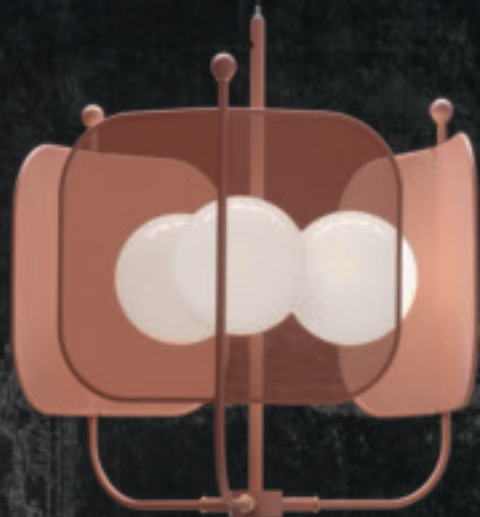

Papilio s3 P