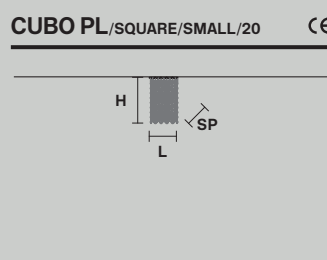

SQUARE

L 12.5 cm / 4.92"
SP 12.5 cm / 4.92"
H 20 cm / 7.87"

1×E14×40 W
USA 1×E12×40 W
(not included)