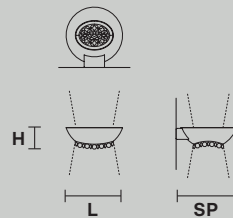

BLINK LED A1 G

L 24 cm / 9.44"
SP 26 cm / 10.23"
H 8 cm / 3.14"

UP LED x 4 W CRI>90
3000 K - 590 Nominal lm
DOWN LED x 4 W CRI>90
3000 K - 590 Nominal lm
Dimmable: 1-10V + PUSH