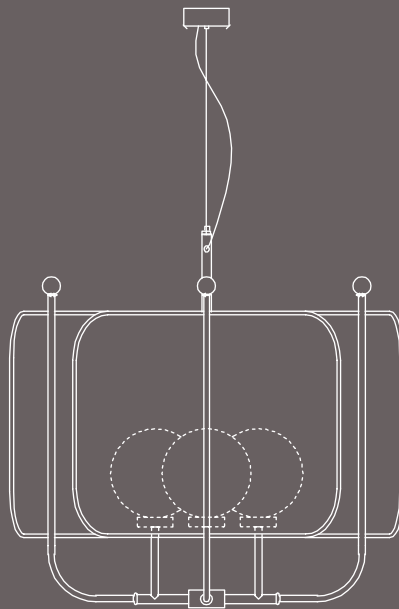

PAPILIO

design by Armando Bruno e Alberto Torres