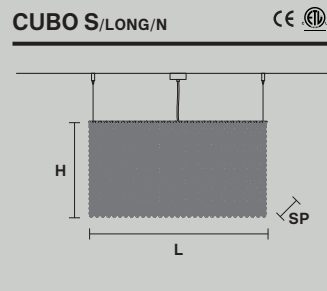

RECTANGULAR

L 50 cm / 19.68"
 SP 25 cm / 9.84"
 H 60 cm / 23.62"

 14×E14×40 W
 USA 14×E12×40 W
 (not included)

RECTANGULAR

L 75 cm / 29.52"
 SP 25 cm / 9.84"
 H 20 cm / 7.87"

 12×E14×40 W
 USA 12×E12×40 W
 (not included)