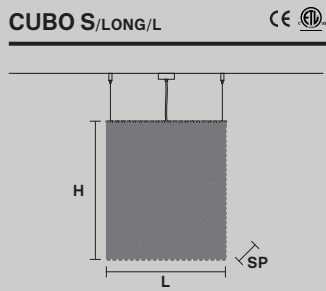

 8×E14×40 W
USA 8×E12×40 W
(not included)

CUBO S/LONG/K CE 

RECTANGULAR

L 50 cm / 19.68"
SP 25 cm / 9.84"
H 40 cm / 15.74"

 14×E14×40 W
USA 14×E12×40 W
(not included)

 : for the US market, refer to the relevant price list.