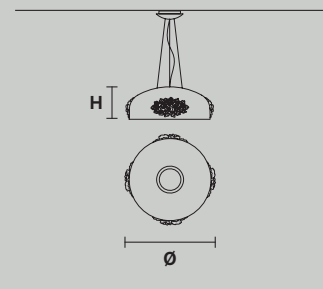

F01 Foglia oro
Gold leaf

V95 Bianco opaco
Matt white

DAME S80

Ø 80 cm / 31.49"
H 26 cm / 10.23"

LED x 25,3 W CRI>90
3000 K - 3496 Nominal lm
Dimmable: 1-10V + PUSH

DAME S65

Ø 65 cm / 25.59"
H 26 cm / 10.23"