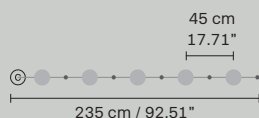

NAPPE C5

LINEAR