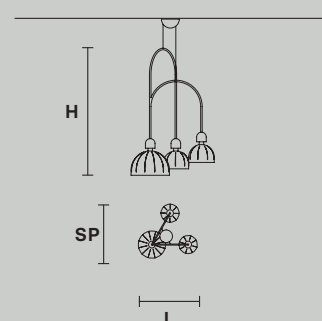

CUPOLE ANG 3

L 60 cm / 23.62"
SP 65 cm / 25.59"
H 100 cm / 39.37"

DOWN LED x 18 W CRI>90
3000 K - 2550 Nominal lm
Dimmable: PUSH + 1-10V