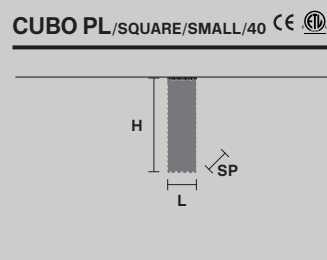

RECTANGULAR

L 100 cm / 39.37"
 SP 50 cm / 19.68"
 H 40 cm / 15.74"

 22×E14×40 W
 USA 22×E12×40 W
 (not included)

SQUARE

L 12.5 cm / 4.92"
 SP 12.5 cm / 4.92"
 H 20 cm / 7.87"

 1×E14×40 W
 USA 1×E12×40 W
 (not included)