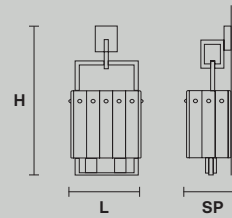

CREK A2

L 22.5 cm / 6.29"
SP 13 cm / 5.11"
H 45 cm / 17.71"

2×E14×40 W max
USA 2×E12×40 W max
(not included)