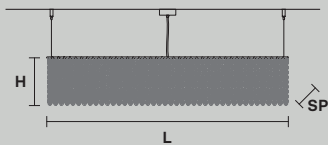

CUBO S/LONG/G CE

RECTANGULAR

L 100 cm / 39.37"
SP 12.5 cm / 4.92"
H 20 cm / 7.87"

6×E14×40 W
USA 6×E12×40 W
(not included)