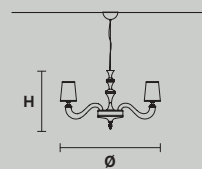

DARSHAN 6

Ø 80 cm / 31.50"
H 47 cm / 18.50"

☉ 6×E14×40 W max
USA 6×E12×40 W max
(not included)

Paralumi/shade L01/13.5
Paralumi/shade L04/13.5
Paralumi/shade L05/13.5