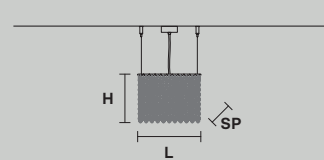

CUBO S/SQUARE/SMALL/80  

■ SQUARE

L 12.5 cm / 4.92"
SP 12.5 cm / 4.92"
H 80 cm / 31.49"

 3×E14×40 W
USA 3×E12×40 W
(not included)

CUBO S/SQUARE/MEDIUM/20  

■ SQUARE

L 25 cm / 9.84"
SP 25 cm / 9.84"
H 20 cm / 7.87"