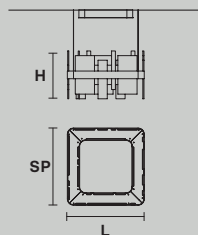

HONICÉ S80

L 80 cm / 31.49"
SP 80 cm / 31.49"
H 33 cm / 12.99"

UP LED x 28.1W CRI>95
3000K - 3024 Nominal lm
DOWN LED x 60.85 W CRI>95
3000K - 5184 Nominal lm
Dimmable: 0-10V

HONICÉ S50

L 50 cm / 19.68"
SP 50 cm / 19.68"
H 33 cm / 12.99"