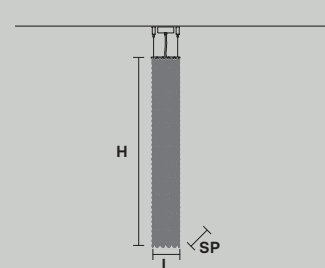

CUBO S/SQUARE/SMALL/80

■ SQUARE

L 12.5 cm / 4.92"
SP 12.5 cm / 4.92"
H 80 cm / 31.49"

3×E14×40 W
USA 3×E12×40 W
(not included)