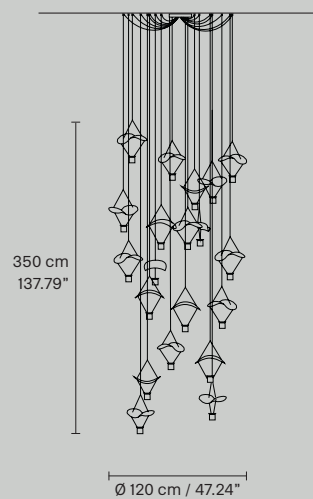

VOLLEE C5 P X4

: for the US market, refer to the relevant price list.