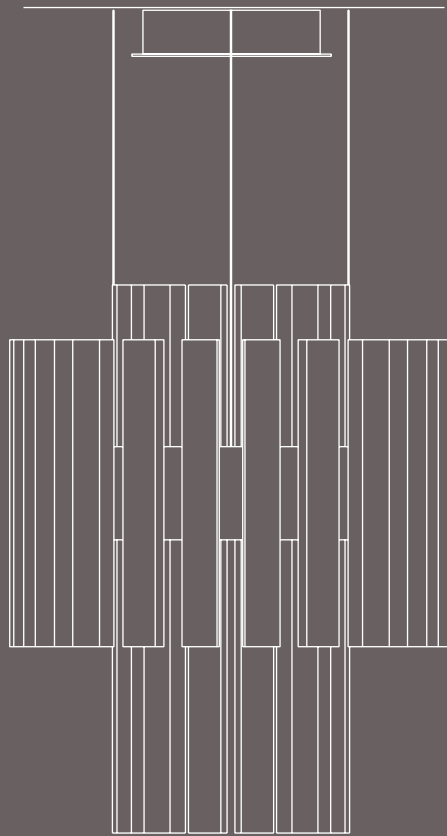

VEGAS

design by Marc Sadler