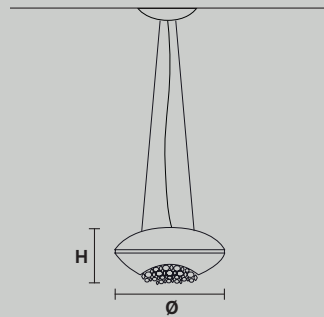

BLINK S 60

Ø 60 cm / 23.62"
H 30 cm / 11.81"

DOWN LED x 38 W CRI>90
3000 K - 5220 Nominal lm
Dimmable: 1-10V + DALI + PUSH