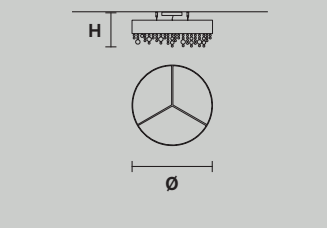

OLÀ PL6 60 

Ø 60 cm / 23.62"
H 26 cm / 10.23"

 6×E27×60 W max
USA 6×E26×60 W max
(not included)

DOWN LED x 31,5 W CRI>90
 3000 K - 4380 Nominal lm
Dimmable: 1-10V + PUSH + DALI

OLÀ PL6 40 

Ø 40 cm / 15.74"
H 26 cm / 10.23"