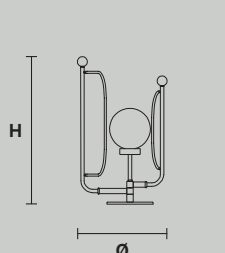

PAPILIO S3+3

Ø 67 cm / 26.37"
H 126 cm / 49.60"

⦿ 6×E14×40 W max
USA 6×E12×40 W max
(not included)

PAPILIO A1 P

L 20 cm / 7.87"
SP 27 cm / 10.62"
H 48 cm / 18.89"

⦿ 1×E14×40 W max
USA 1×E12×40 W max
(not included)

PAPILIO A1 G

L 35 cm / 13.77"
SP 39 cm / 15.35"
H 68 cm / 26.77"

⦿ 1×E14×40 W max
USA 1×E12×40 W max
(not included)

PAPILIO TL1

Ø 35 cm / 13.77"
H 58 cm / 22.83"

⦿ 1×E14×40 W max
USA 1×E12×40 W max
(not included)