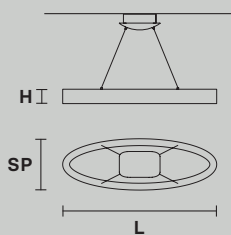

L 90 cm / 35.43"
SP 30 cm / 11.81"
H 8.5 cm / 3.34"

LED x 70,2 W CRI>90
3000 K - 5616 Nominal lm
Dimmable: 0-10V

LIBE ROUND TL40

L 40 cm / 15.74"
SP 30 cm / 11.81"
H 43 cm / 16.93"

LED x 41 W CRI>90
3000 K - 3276 Nominal lm
Dimmable: OWN BUTTON