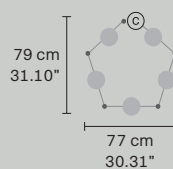

OPEN PENTAGON