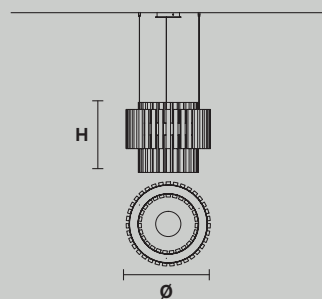

VEGAS S RD 60DB

Ø 60 cm / 23.62"
H 50 cm / 19.68"

LED x 37,5 W CRI>95,
3000K - 3348 Nominal lm
Dimmable: 0 - 10 V