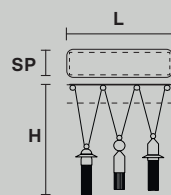

L 75 cm / 29.52"
SP 20 cm / 7.87"
H max 155 cm / 61.02"

LED x 16,2W CRI>90
3000K- 2064 Nominal lm
Dimmable: 1-10V + PUSH