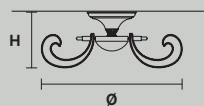

CRISTALIS PL24 

Ø 110 cm / 43.31"
H 50 cm / 19.69"

 24×G9×40 W
USA 24×G9×40 W
(not included)

CRISTALIS PL12 

Ø 85 cm / 33.46"
H 40 cm / 15.75"

 12×G9×40 W
USA 12×G9×40 W
(not included)

CRISTALIS A1  

L 14 cm / 5.51"
SP 15 cm / 5.91"
H 45 cm / 17.72"