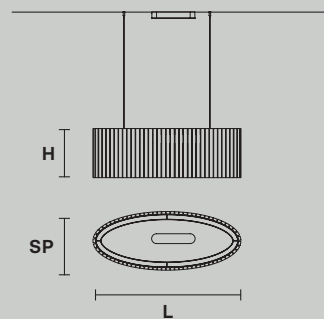

VEGAS S OV120

L 120 cm / 47.24"
SP 48 cm / 18.89"
H 40 cm / 15.74"

LED x 56 W CRI>95,
3000K - 5076 Nominal lm
Dimmable: 0 - 10 V