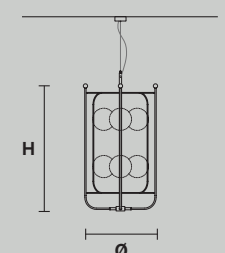

PAPILIO S3+3

Ø 67 cm / 26.37"
H 126 cm / 49.60"

⦿ 6×E14×40 W max
USA 6×E12×40 W max
(not included)