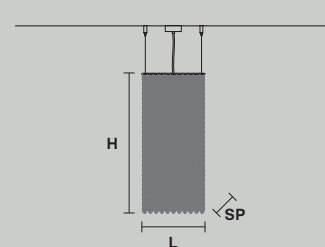

 4×E14×40 W
USA 4×E12×40 W
(not included)

CUBO S/SQUARE/MEDIUM/40  

■ SQUARE

L 25 cm / 9.84"
SP 25 cm / 9.84"
H 40 cm / 15.74"

 7×E14×40 W
USA 7×E12×40 W
(not included)

CUBO S/SQUARE/MEDIUM/60  

■ SQUARE

L 25 cm / 9.84"
SP 25 cm / 9.84"
H 60 cm / 23.62"