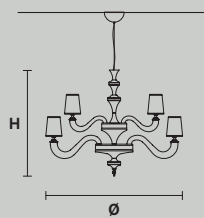

DARSHAN 12+6

Ø 150 cm / 59.06"
H 90 cm / 35.43"

☉ 18×E14×40 W max
USA 18×E12×40 W max
(not included)

Paralumi/shade L01/13.5
Paralumi/shade L04/13.5
Paralumi/shade L05/13.5

DARSHAN 8+4

Ø 110 cm / 43.31"
H 75 cm / 29.53"