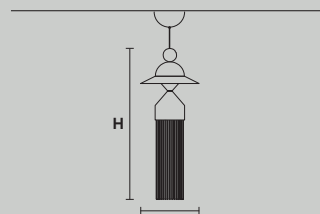

NAPPE N8

Ø 15 cm / 5.90"
H 39 cm / 15.35"

LED x 5,4W CRI>90
3000 K - 688 Nominal lm
Not Dimmable

: for the US market, refer to the relevant price list.