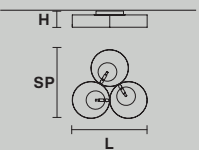

SOUND PL3

L 60 cm / 23.62"
SP 56 cm / 22.04"
H 14 cm / 5.51"

3×G9×40 W max

DOWN LED x 9 W CRI>90
3000 K - 1275 Nominal lm
Dimmable: PUSH + 1-10V