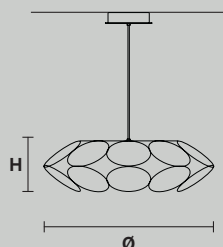

TIMEO S1 R65

Ø 66 cm / 25.98"
H 21 cm / 8.26"

LED x 27 W CRI>90
3000 K - 3321 Nominal lm
Dimmable: 1-10 V + PUSH