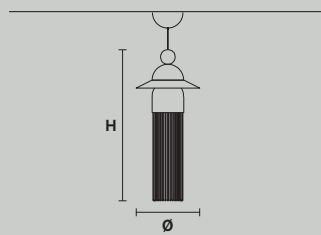

NAPPE N0

Ø 7.5 cm / 2.95"
H 34 cm / 13.38"

LED x 5,4W CRI>90
3000 K - 688 Nominal lm
Not Dimmable

NAPPE N1

Ø 15 cm / 5.90"
H 36 cm / 14.17"

LED x 5,4W CRI>90
3000 K - 688 Nominal lm
Not Dimmable

NAPPE N2

Ø 15 cm / 5.90"
H 40 cm / 15.74"