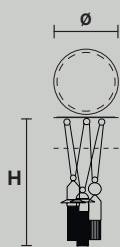

NAPPE C3 RD 40

Ø 40 cm / 15.74"
H max 155 cm / 61.02"

LED x 16,2W CRI>90
3000K- 2064 Nominal lm
Dimmable: 1-10V + PUSH