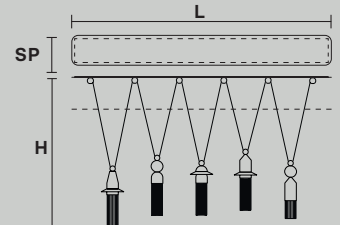

NAPPE C5 LN 175

L 175 cm / 68.89"
SP 20 cm / 7.87"
H max 155 cm / 61.02"

LED x 27W CRI>90
3000K- 3440 Nominal lm
Dimmable: 1-10V + PUSH