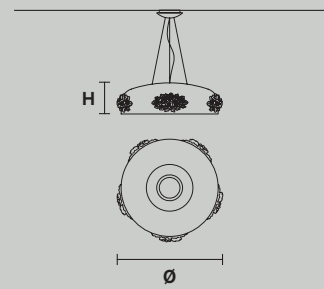

F01 Foglia oro
Gold leaf

V95 Bianco opaco
Matt white

DAME S80

Ø 80 cm / 31.49"
H 26 cm / 10.23"

LED x 25,3 W CRI>90
3000 K - 3496 Nominal lm
Dimmable: 1-10V + PUSH

DAME S65

Ø 65 cm / 25.59"
H 26 cm / 10.23"