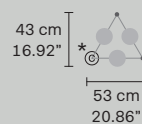

CLOSE TRIANGLE

*On request canopy with 2 holes for cables