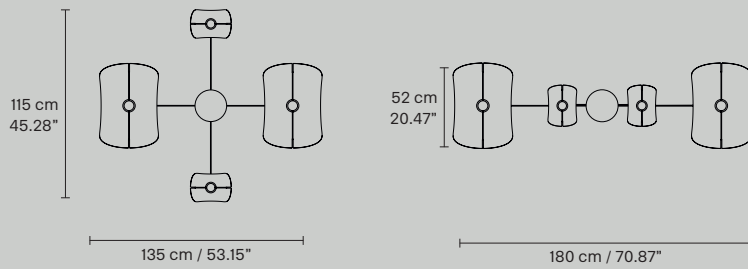

VOLLEE
SUGGESTED COMPOSITIONS

VOLLEE C4 G

VOLLEE C 2+2

VOLLEE C5 P

VOLLEE C5 P X4

: for the US market, refer to the relevant price list.