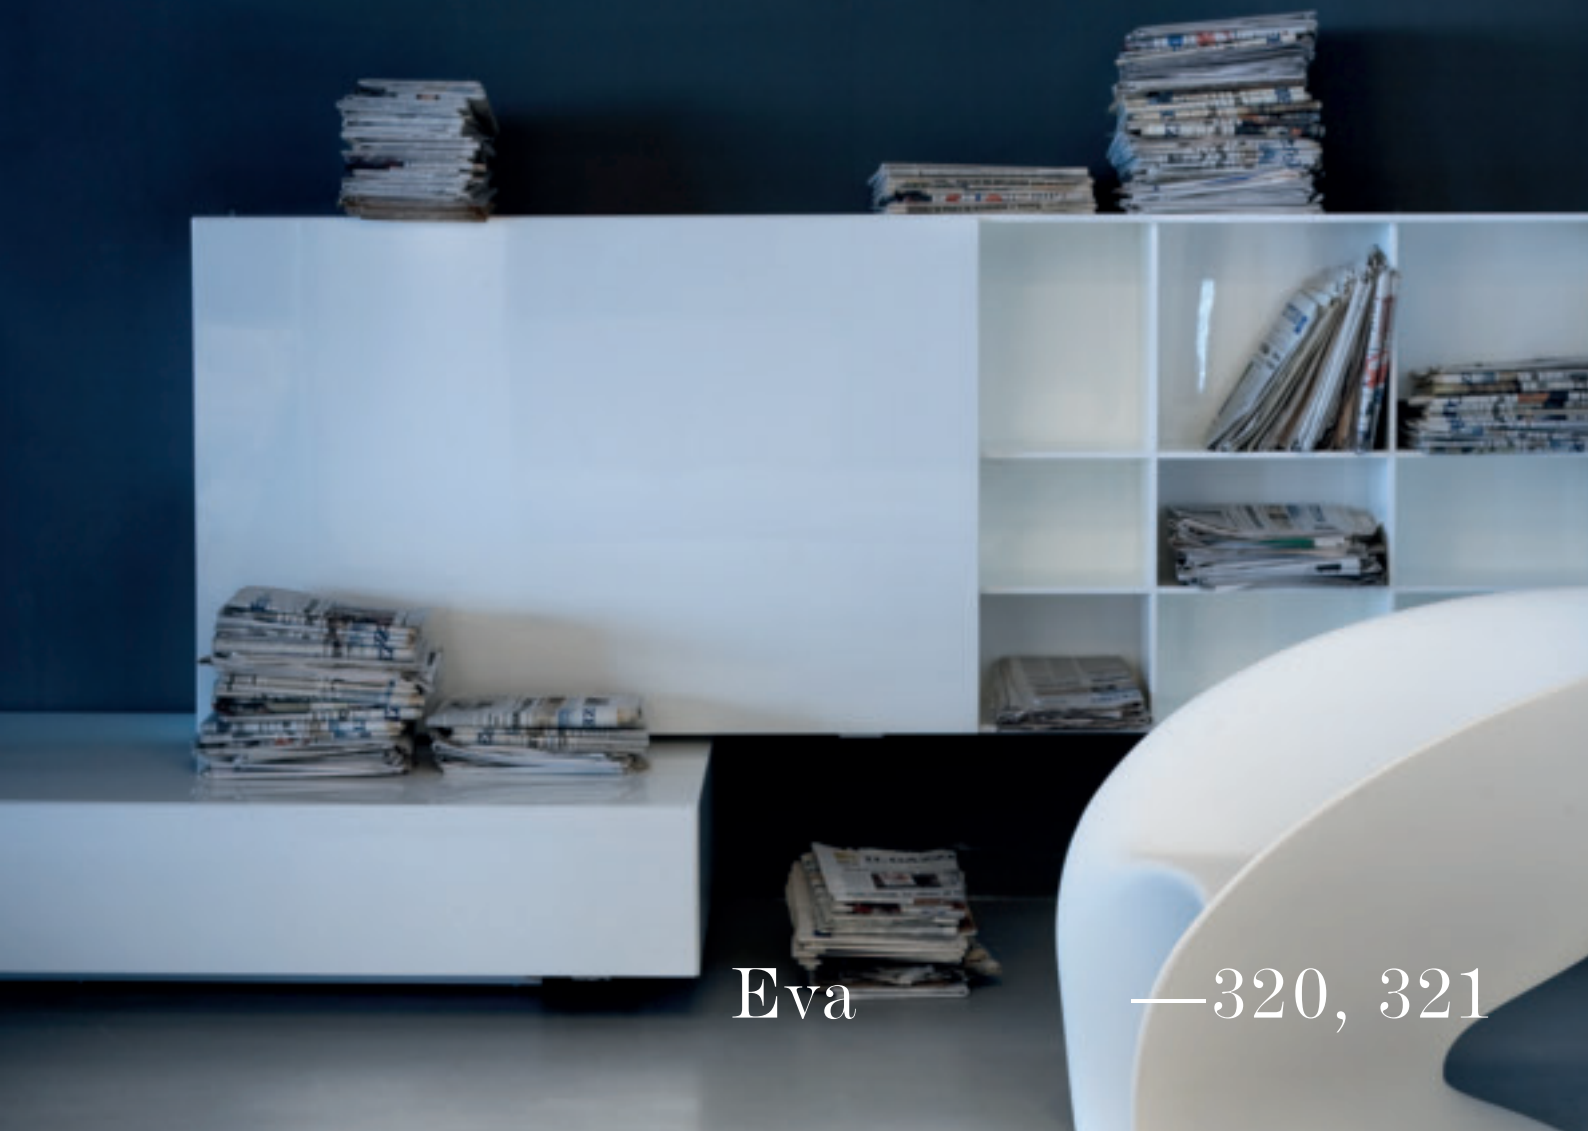

Dimmable: 1-10V + DALI + PUSH

: for the US market, refer to the relevant price list.

Dame

—318, 319

EVA

design by Fly Design Studio

Masiero Dimore

Eva s10