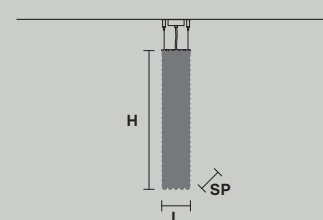

L 12.5 cm / 4.92"
SP 12.5 cm / 4.92"
H 40 cm / 15.74"

 1×E14×40 W
USA 1×E12×40 W
(not included)

CUBO S/SQUARE/SMALL/60  

■ SQUARE

L 12.5 cm / 4.92"
SP 12.5 cm / 4.92"
H 60 cm / 23.62"

 3×E14×40 W
USA 3×E12×40 W
(not included)