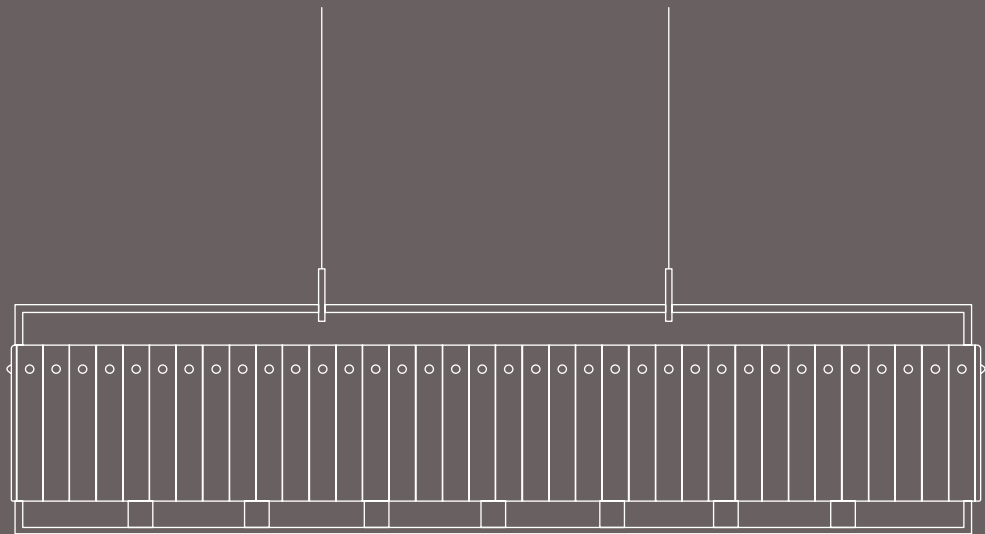

CREK

design by m_p studio