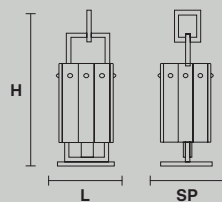

CREK TL 1

L 15.5 cm / 6.10"
SP 15.5 cm / 6.10"
H 41.5 cm / 17.71"

1×E14×40 W max
USA 1×E12×40 W max
(not included)