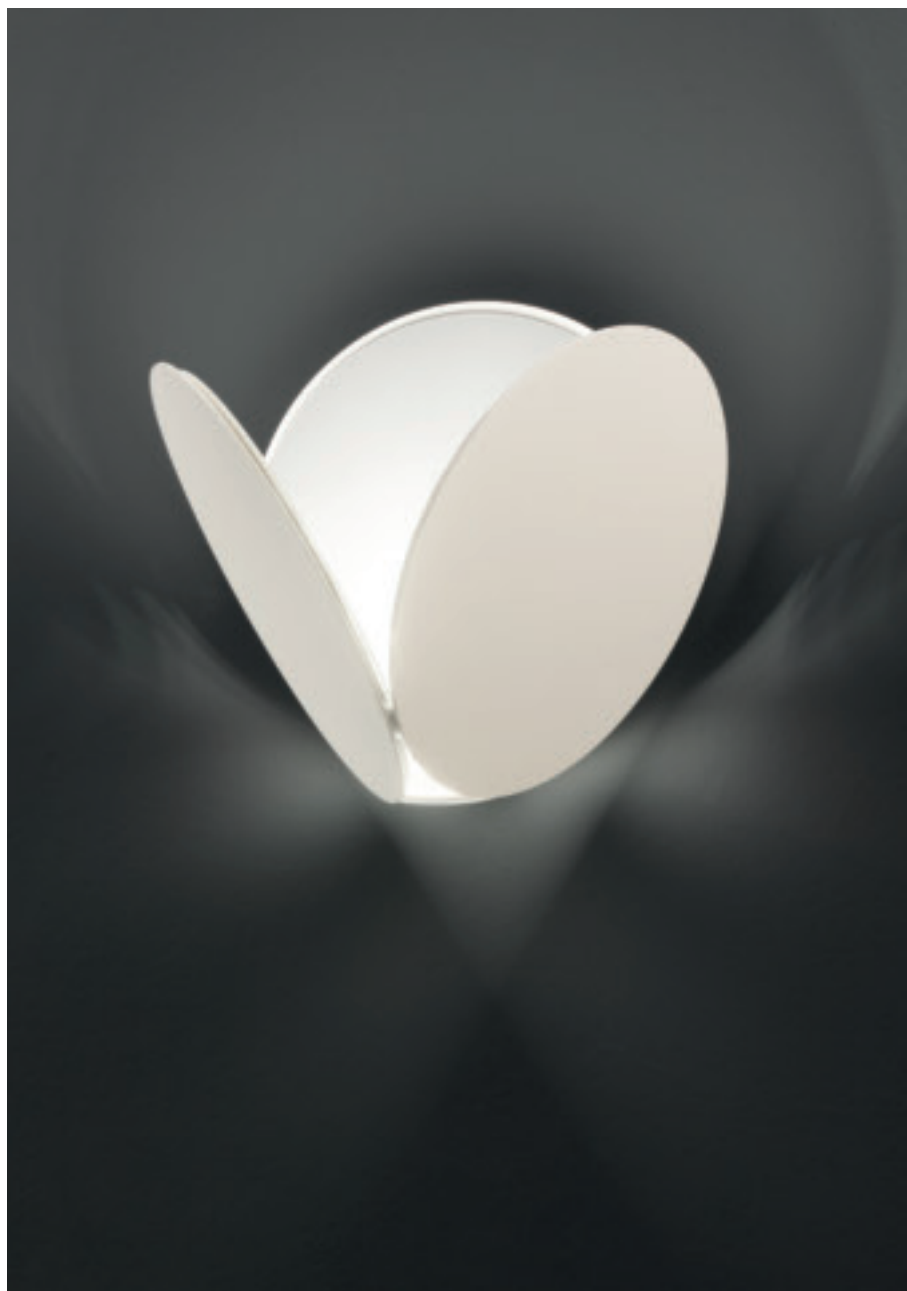

Timeo s1 35

Timeo A

Timeo A COMPOSITION

Timeo PL1 R45

Timeo S1 R65

TIMEO

Struttura in metallo verniciato.
Illuminazione LED.

Painted metal frame.
Led Lighting.