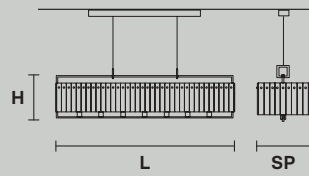

CREK S14

L 123 cm / 48.42"
SP 31.5 cm / 12.40"
H 40 cm / 15.74"

14×E14×40 W max
USA 14×E12×40 W max
(not included)