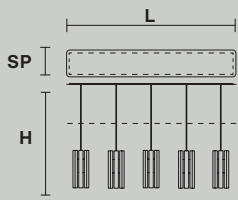

VEGAS C5 LN 125

L 125 cm / 49.21"
SP 20 cm / 7.87"
H max 150 cm / 59.05"

LED x 27 W CRI>90
3000 K - 3440 Nominal lm
Dimmable: 1-10 V + PUSH