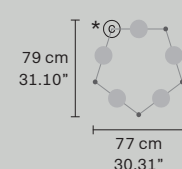

CLOSE PENTAGON

*On request canopy with 2 holes for cables