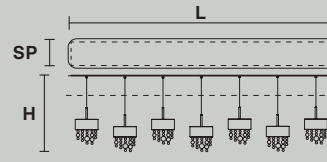

OLÀ C7 LN 175

L 175cm/68.89"
SP 20 cm / 7.87"
H max 180 cm / 70.86"

14×G9×40 W max
USA 14×E12×40 W max
(not included)

DOWN LED x 49 W CRI>90
3000 K - 7140 Nominal lm
Dimmable: 1-10V + PUSH + DALI