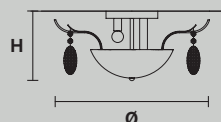

ISBEL PL6

Ø 65 cm / 25.59"
H 30 cm / 11.81"

6×E27×60 W max
USA 6×E26×60 W max
(not included)

ISBEL A3

L 27 cm / 10.63"
SP 15 cm / 5.90"
H 50 cm / 19.68"

3×E14×40 W max
USA 3×E12×40 W max
(not included)

: for the US market, refer to the relevant price list.