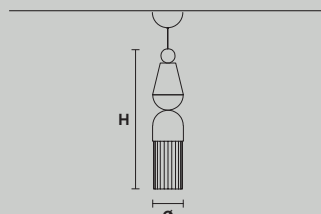

NAPPE N5

Ø 15 cm / 5.90"
H 40 cm / 15.74"

LED x 5,4W CRI>90
3000 K - 688 Nominal lm
Not Dimmable

NAPPE N6

Ø 15 cm / 5.90"
H 32 cm / 12.59"

LED x 5,4W CRI>90
3000 K - 688 Nominal lm
Not Dimmable

NAPPE N7

Ø 7.5 cm / 2.95"
H 34 cm / 13.38"