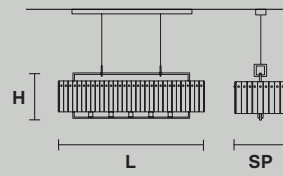

 14×E14×40 W max
USA 14×E12×40 W max
(not included)

CREK S10

L 95 cm / 37.40"
SP 31.5 cm / 12.40"
H 40 cm / 15.74"

 10×E14×40 W max
USA 10×E12×40 W max
(not included)

CREK S5

 5×E14×40 W max
USA 5×E12×40 W max
(not included)