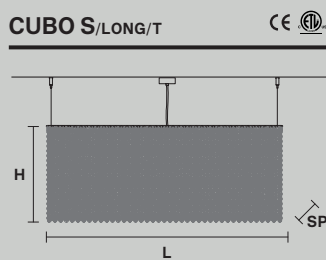

RECTANGULAR

L 100 cm / 39.37"
 SP 25 cm / 9.84"
 H 60 cm / 23.62"

 20×E14×40 W
 USA 20×E12×40 W
 (not included)

RECTANGULAR

L 100 cm / 39.37"
 SP 50 cm / 19.68"
 H 20 cm / 7.87"

 16×E14×40 W
 USA 16×E12×40 W
 (not included)