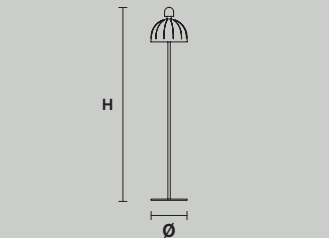

CUPOLE STL

Ø 30 cm / 11.81"
H 160 cm / 62.99"

DOWN LED x 6 W CRI>90
3000 K - 850 Nominal lm
Dimmable: OWN BUTTON