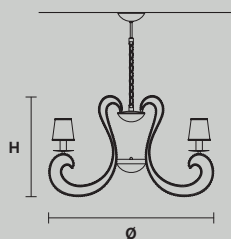

CRISTALIS 12

Ø 115 cm / 45.28"
H 70 cm / 27.56"

12×E14×40 W*
USA 12×E12×40 W*
(not included)

Paralumi/Shade SAT/14/ECRU
* Candle shape necessary for lampshades