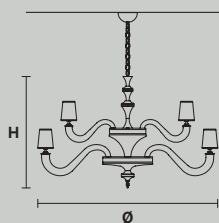

DARSHAN 12+6

Ø 150 cm / 59.06"
H 90 cm / 35.43"

☉ 18×E14×40 W max
USA 18×E12×40 W max
(not included)

Paralumi/shade L01/13.5
Paralumi/shade L04/13.5
Paralumi/shade L05/13.5

DARSHAN 8+4

Ø 110 cm / 43.31"
H 75 cm / 29.53"