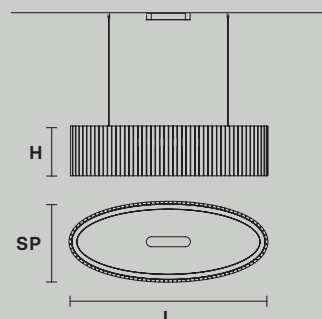

VEGAS S OV160

L 160 cm / 62.99"
SP 65 cm / 25.59"
H 40 cm / 15.74"

LED x 80 W CRI>95,
3000K - 7182 Nominal lm
Dimmable: 0 - 10 V