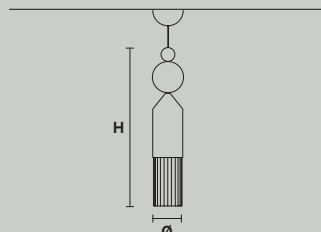

LED x 5,4W CRI>90
3000 K - 688 Nominal lm
Not Dimmable

NAPPE N3

Ø 7.5 cm / 2.95"
H 36 cm / 14.17"

LED x 5,4W CRI>90
3000 K - 688 Nominal lm
Not Dimmable

NAPPE N4

Ø 7.5 cm / 2.95"
H 38 cm / 14.96"

LED x 5,4W CRI>90
3000 K - 688 Nominal lm
Not Dimmable