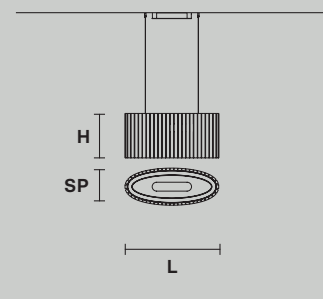

VEGAS S OV85

L 85 cm / 33.46"
SP 34 cm / 13.38"
H 40 cm / 15.74"

LED x 37,5 W CRI>95,
3000K - 3348 Nominal lm
Dimmable: 0 - 10 V