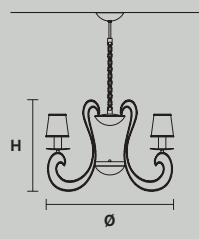

CRISTALIS 8

Ø 85 cm / 33.46"
H 60 cm / 23.62"

8×E14×40 W*
USA 8×E12×40 W*
(not included)

Paralumi/Shade SAT/14/ECRU
* Candle shape necessary for lampshades