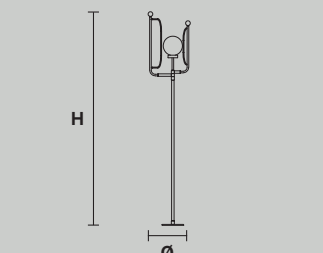

PAPILIO STL1

Ø 35 cm / 13.77"
H 177 cm / 69.68"

⦿ 1×E14×40 W max
USA 1×E12×40 W max
(not included)

⦿ : for the US market, refer to the relevant price list.