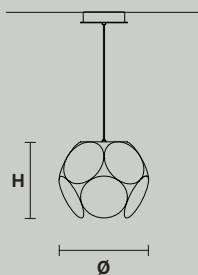

TIMEO S1 35

Ø 35 cm / 13.77"
H 30 cm / 11.81"

LED x 9 W CRI>90
3000 K - 1458 Nominal lm
Dimmable: 1-10 V + PUSH