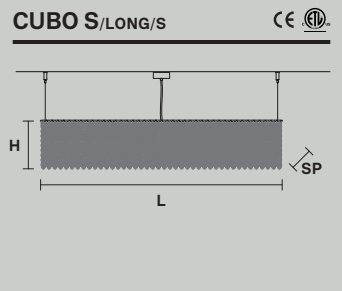

RECTANGULAR

L 100 cm / 39.37"
SP 50 cm / 19.68"
H 20 cm / 7.87"

16×E14×40 W
USA 16×E12×40 W
(not included)