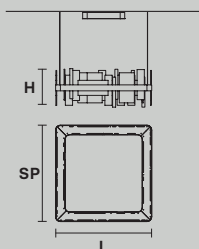

HONICÉ S80

L 80 cm / 31.49"
SP 80 cm / 31.49"
H 33 cm / 12.99"

UP LED x 28.1W CRI>95
3000K - 3024 Nominal lm
DOWN LED x 60.85 W CRI>95
3000K - 5184 Nominal lm
Dimmable: 0-10V

HONICÉ S50

L 50 cm / 19.68"
SP 50 cm / 19.68"
H 33 cm / 12.99"