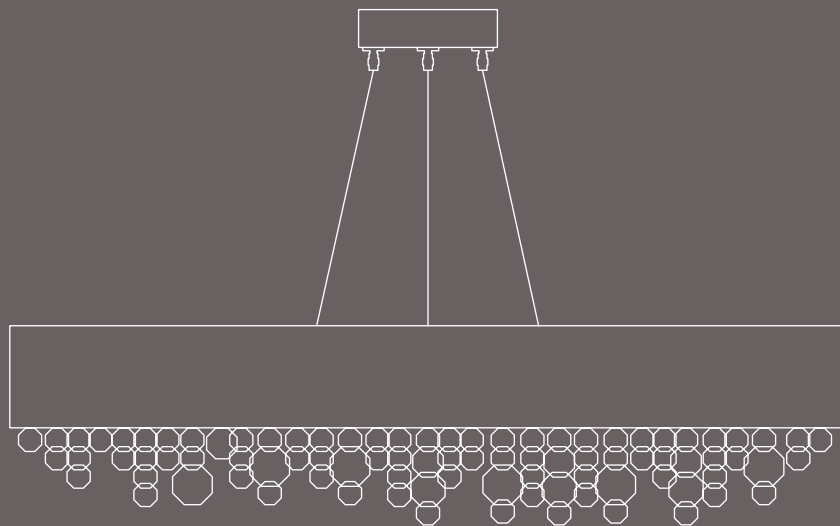

OLÀ

design by Fly Design Studio