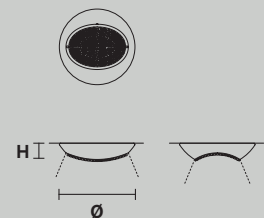

BLINK LED PL 60

Ø 60 cm / 23.62"
H 14 cm / 5.51"

DOWN LED x 38 W CRI>90
3000 K - 5220 Nominal lm
Dimmable: 1-10V + DALI + PUSH