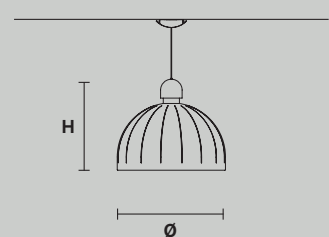

CUPOLE S1 30

Ø 30 cm / 11.81"
H 27 cm / 10.6"

DOWN LED x 6 W CRI>90
3000 K - 850 Nominal lm
Dimmable: PUSH + 1-10V