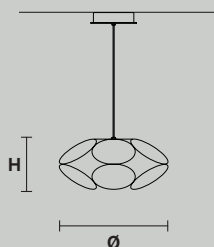

TIMEO S1 R45

Ø 47 cm / 18.50"
H 21 cm / 8.26"

LED x 9 W CRI>90
3000 K - 1458 Nominal lm
Dimmable: 1-10 V + PUSH