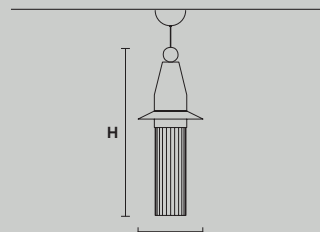

NAPPE N5

Ø 15 cm / 5.90"
H 40 cm / 15.74"

LED x 5,4W CRI>90
3000 K - 688 Nominal lm
Not Dimmable