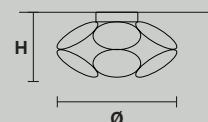

TIMEO PL1 R45

Ø 47 cm / 18.50"
H 24 cm / 9.45"

LED x 9 W CRI>90
3000 K - 1458 Nominal lm
Dimmable: 1-10 V + PUSH