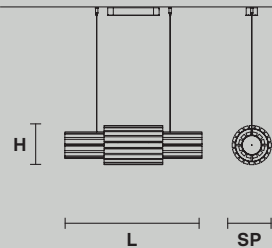

VEGAS BIL 90

L 94 cm / 37.00"
SP 27 cm / 10.62"
H 27 cm / 10.62"

LED x 41 W CRI>95
3000 K - 3672 Nominal lm
Dimmable: 0 - 10 V