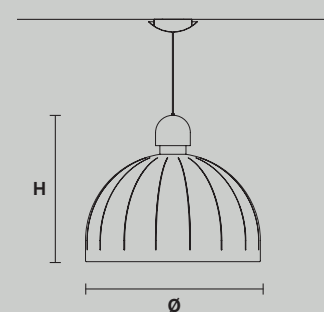

CUPOLE S1 80

Ø 80 cm / 31.49"
H 68 cm / 26.77"

DOWN LED x 21 W CRI>90
3000 K - 3080 Nominal lm
Dimmable: PUSH + 1-10V