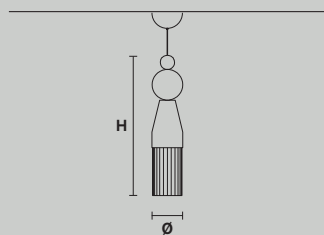

NAPPE N0

Ø 7.5 cm / 2.95"
H 34 cm / 13.38"

LED x 5,4W CRI>90
3000 K - 688 Nominal lm
Not Dimmable

NAPPE N1

Ø 15 cm / 5.90"
H 36 cm / 14.17"

LED x 5,4W CRI>90
3000 K - 688 Nominal lm
Not Dimmable

NAPPE N2

Ø 15 cm / 5.90"
H 40 cm / 15.74"