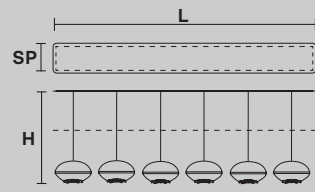

BLINK C6 LN 175

L 175 cm / 68.89"
SP 20 cm / 7.87"
H max 170 cm / 66.92"

DOWN: LED x 24 W CRI>90
3000 K - 3540 Nominal lm
Dimmable: 1-10V + DALI + PUSH