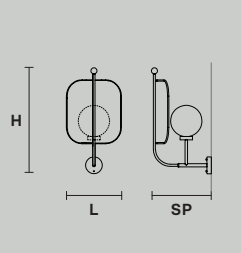

PAPILIO S3+3

Ø 67 cm / 26.37"
H 126 cm / 49.60"

⦿ 6×E14×40 W max
USA 6×E12×40 W max
(not included)

PAPILIO A1 P

L 20 cm / 7.87"
SP 27 cm / 10.62"
H 48 cm / 18.89"

⦿ 1×E14×40 W max
USA 1×E12×40 W max
(not included)

PAPILIO A1 G

L 35 cm / 13.77"
SP 39 cm / 15.35"
H 68 cm / 26.77"

⦿ 1×E14×40 W max
USA 1×E12×40 W max
(not included)

PAPILIO TL1

Ø 35 cm / 13.77"
H 58 cm / 22.83"

⦿ 1×E14×40 W max
USA 1×E12×40 W max
(not included)