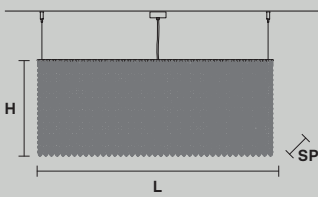

 13×E14×40 W
USA 13×E12×40 W
(not included)

CUBO S/LONG/G CE 

RECTANGULAR

L 100 cm / 39.37"
SP 12.5 cm / 4.92"
H 20 cm / 7.87"

 6×E14×40 W
USA 6×E12×40 W
(not included)

CUBO S/LONG/H CE 

RECTANGULAR

L 100 cm / 39.37"
SP 12.5 cm / 4.92"
H 40 cm / 15.74"