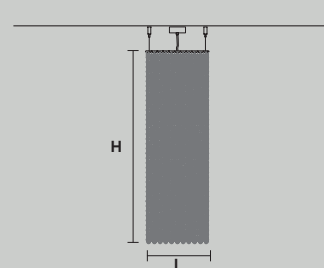

CUBO S/SQUARE/MEDIUM/80

■ SQUARE

L 25 cm / 9.84"
SP 25 cm / 9.84"
H 80 cm / 31.49"

10×E14×40 W
USA 10×E12×40 W
(not included)