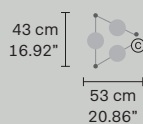

OPEN TRIANGLE