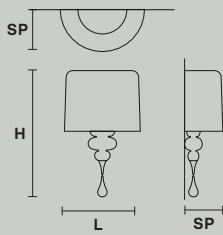

EVA A3

L 40 cm / 15.74"
SP 20 cm / 7.87"
H 70 cm / 27.56"
3×E27×100 W max
USA 3×E26×60 W max
(not included)

Aluminum lampshades included