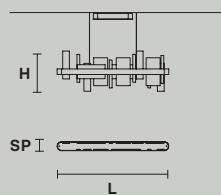

HONICÉ S100

L 100 cm / 39.37"
SP 8 cm / 3.14"
H 33 cm / 12.99"

UP LED x 9.36W CRI>95
3000K - 864 Nominal lm
DOWN LED x 21.1 W CRI>95
3000K - 1944 Nominal lm
Dimmable: 0-10V