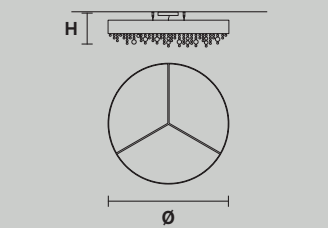

OLÀ PL6 90

Ø 90 cm / 35.50"
H 26 cm / 10.23"

8×E27×60 W max
USA 8×E26×60 W max
(not included)

DOWN LED x 36 W CRI>90
3000 K - 4932 Nominal lm
Dimmable: 1-10V + PUSH + DALI