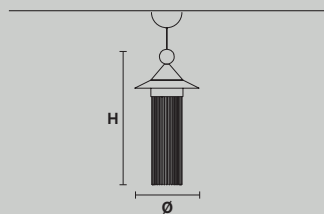

NAPPE N6

Ø 15 cm / 5.90"
H 32 cm / 12.59"

LED x 5,4W CRI>90
3000 K - 688 Nominal lm
Not Dimmable