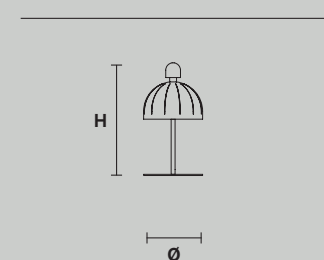

CUPOLE TL

Ø 30 cm / 11.81"
H 57 cm / 22.44"

DOWN LED x 6 W CRI>90
3000 K - 850 Nominal lm
Dimmable: OWN BUTTON