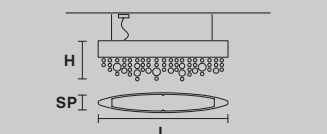

OLÀ S2 OV 50

L 50 cm / 19.69"
SP 8 cm / 3.14"
H 18 cm / 7.09"

2×E27×60 W max
USA 2×E26×60 W max
(not included)

UP LED x 8,3 W CRI>90
3000 K - 1285 Nominal lm
DOWN LED x 8,3 W CRI>90
3000 K - 1285 Nominal lm
Dimmable: PUSH + 1-10V