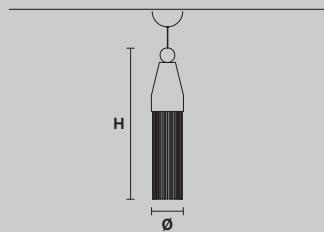

NAPPE N3

Ø 7.5 cm / 2.95"
H 36 cm / 14.17"

LED x 5,4W CRI>90
3000 K - 688 Nominal lm
Not Dimmable