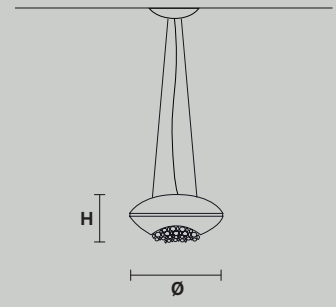

BLINK S 42

Ø 42 cm / 23.62"
H 26 cm / 10.23"

DOWN LED x 23,2 W CRI>90
3000 K - 3190 Nominal lm
Dimmable: 1-10V + DALI + PUSH