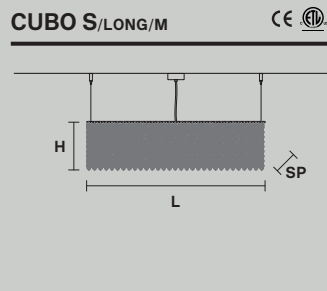

RECTANGULAR

L 75 cm / 29.52"
SP 25 cm / 9.84"
H 20 cm / 7.87"

12×E14×40 W
USA 12×E12×40 W
(not included)