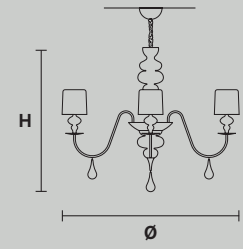

Aluminum lampshades included

EVA S8

Ø 90 cm / 35.43"
H 75 cm / 29.52"

⦿ 8×E14×60 W max
USA 8×E12×40 W max
(not included)

Aluminum lampshades included

EVA S5

Ø 70 cm / 27.56"
H 60 cm / 23.62"

⦿ 5×E14×60 W max
USA 5×E12×40 W max
(not included)