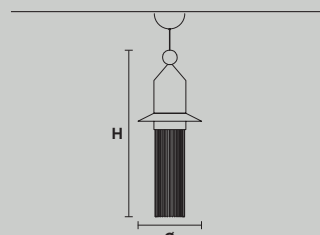

NAPPE N0

Ø 7.5 cm / 2.95"
H 34 cm / 13.38"

LED x 5,4W CRI>90
3000 K - 688 Nominal lm
Not Dimmable

NAPPE N1

Ø 15 cm / 5.90"
H 36 cm / 14.17"

LED x 5,4W CRI>90
3000 K - 688 Nominal lm
Not Dimmable

NAPPE N2

Ø 15 cm / 5.90"
H 40 cm / 15.74"