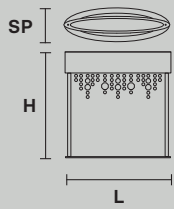

OLÀ TL2

L 50 cm / 19.68"
SP 16 cm / 6.30"
H 50 cm / 19.68"

2×E27×60 W max
USA 2×E26×60 W max
(not included)

UP LED x 5,25 W CRI>90
3000 K - 725 Nominal lm
DOWN LED x 7,8 W CRI>90
3000 K - 1170 Nominal lm
Dimmable: OWN BUTTON