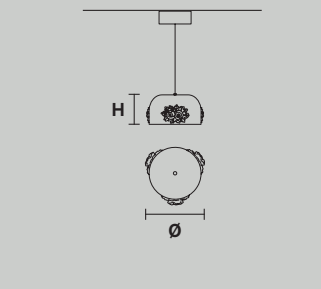

DAME S18

Ø 18 cm / 7.08"
H 9.5 cm / 3.74"

LED x 4 W CRI>90
3000 K - 590 Nominal lm
Dimmable: 1-10V + PUSH

DAME A2

L 20 cm / 7.87"
SP 18 cm / 7.08"
H 9.5 cm / 3.74"

UP LED x 3 W CRI>90
3000 K - 425 Nominal lm
DOWN LED x 3 W CRI>90
3000 K - 425 Nominal lm
Dimmable: 1-10V + PUSH