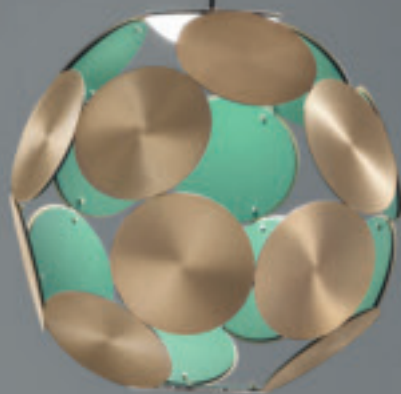

Masiero Dimore