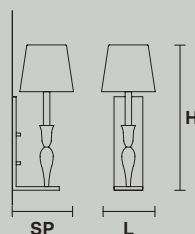

F01 Foglia oro
Gold leaf

G14 Ottone brunito
Burnished brass

F02 Foglia argento
Silver leaf

V95 Bianco opaco
Matt white

F03 Foglia rame
Copper leaf

SLIM A1

L 16 cm / 6.29"
SP 18 cm / 7.08"
H 42 cm / 16.53"

USA 1×E14×40 W max
1×E12×40 W max
(not included)