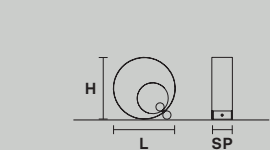

SOUND TL1

L 30 cm / 11.81"
SP 11 cm / 4.33"
H 30 cm / 11.81"

1×G9×40 W max

LED x 6 W CRI>90
3000 K - 850 Nominal lm
Dimmable: OWN BUTTON