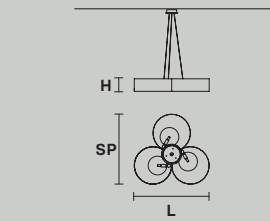

SOUND OR3

L 60 cm / 23.62"
SP 56 cm / 22.04"
H 11 cm / 4.33"

3×G9×40 W max

UP LED x 8,4 W CRI>90
3000 K - 1185 Nominal lm
DOWN LED x 8,4 W CRI>90
3000 K - 1185 Nominal lm
Dimmable: PUSH + 1-10V