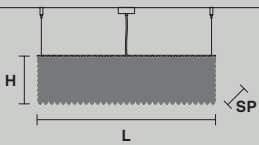

 7×E14×40 W
USA 7×E12×40 W
(not included)

CUBO S/LONG/C CE 

RECTANGULAR

L 50 cm / 19.68"
SP 12.5 cm / 4.92"
H 60 cm / 23.62"

 8×E14×40 W
USA 8×E12×40 W
(not included)

CUBO S/LONG/D CE 

RECTANGULAR

L 75 cm / 29.52"
SP 12.5 cm / 4.92"
H 20 cm / 7.87"