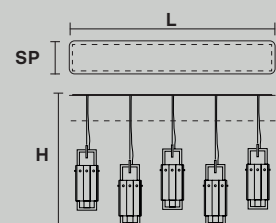

CREK C5 LN 125

L 125 cm / 49.21"
SP 20 cm / 7.87"
H max 195 cm / 76.77"

5×E14×40 W max
USA 5×E12×40 W max
(not included)