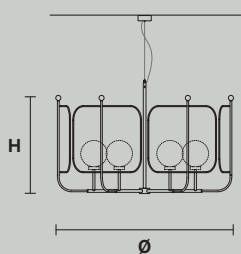

PAPILIO S6

Ø 135 cm / 53.14"
H 86 cm / 33.85"

⦿ 6×E14×40 W max
USA 6×E12×40 W max
(not included)