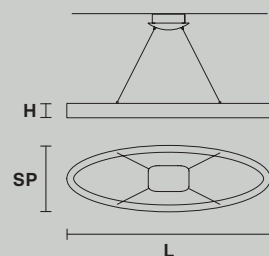

LIBE ELLIPSE S120

L 120 cm / 47.24"
SP 40 cm / 15.74"
H 8.5 cm / 3.34"

LED x 97,5 W CRI>90
3000 K - 7800 Nominal lm
Dimmable: 0-10V