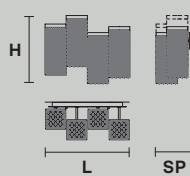

SKYLINE A4

L 50 cm / 19.68"
SP 23 cm / 9.05"
H 40 cm / 15.74"

4×E14×40 W max
USA 4×E12×40 W max
(not included)

: for the US market, refer to the relevant price list.