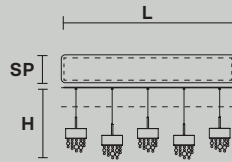

OLÀ C3 LN 75

L 75 cm / 29.52"
SP 20 cm / 7.87"
H max 180 cm / 70.86"

6×G9×40 W max
USA 6×E12×40 W max
(not included)

DOWN LED x 24 W CRI>90
 3000 K - 3510 Nominal lm
Dimmable: 1-10V + PUSH

OLÀ C5 LN 125

L 125 cm / 49.21"
SP 20 cm / 7.87"
H max 180 cm / 70.86"