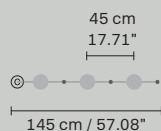

NAPPE

SUGGESTED COMPOSITIONS

NAPPE C3

LINEAR