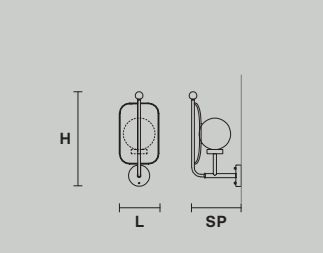

PAPILIO A1 P

L 20 cm / 7.87"
SP 27 cm / 10.62"
H 48 cm / 18.89"

⦿ 1×E14×40 W max
USA 1×E12×40 W max
(not included)