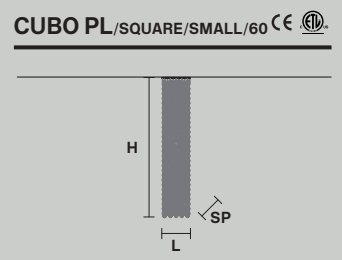

SQUARE

L 12.5 cm / 4.92"
SP 12.5 cm / 4.92"
H 60 cm / 23.62"

3×E14×40 W
USA 3×E12×40 W
(not included)

: for the US market, refer to the relevant price list.