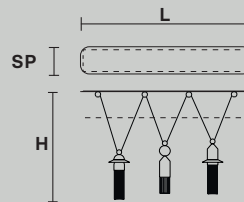

NAPPE C3 LN 125

L 125 cm / 49.21"
SP 20 cm / 7.87"
H max 155 cm / 61.02"

LED x 16,2W CRI>90
3000K- 2064 Nominal lm
Dimmable: 1-10V + PUSH