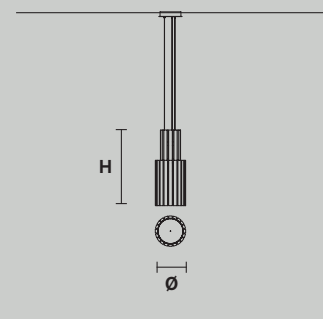

VEGAS S VRT70

Ø 27 cm / 10.62"
H 67 cm / 26.37"

LED x 21 W CRI>95,
3000K - 1890 Nominal lm
Dimmable: 0 - 10 V

: for the US market, refer to the relevant price list.